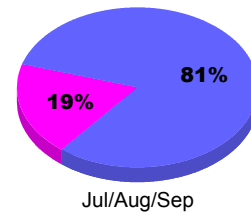

Membership Results
2012-2013

Membership
2011-2012

Month	Net Memb Goal	Actual New Memb	Actual Dropped Memb	Gain/Loss of Memb	Gain/Loss of Memb
Jul/Aug/Sep	25	54	-31	23	27
Totals	25	54	-31	23	27

Membership Results 2012-2013

Goal, New, Dropped, Gain/Loss

Comparison of Membership Gain/Loss

Current Year Compared to the Previous Year

Gender Comparison 2012-2013

Jul/Aug/Sep

Male Female