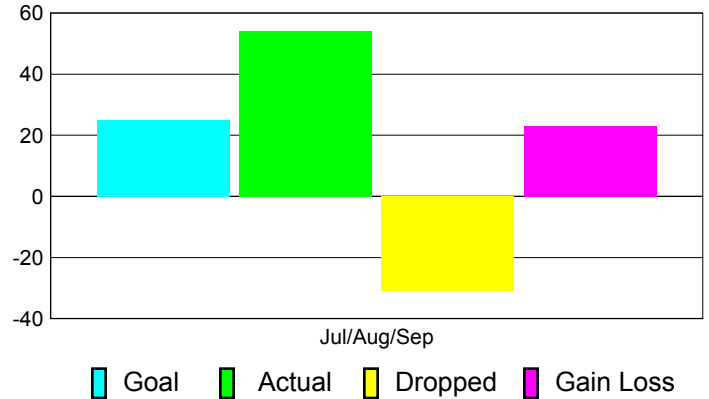

Membership Results 2012-2013

Goal, New, Dropped, Gain/Loss

Comparison of Membership Gain/Loss

Current Year Compared to the Previous Year